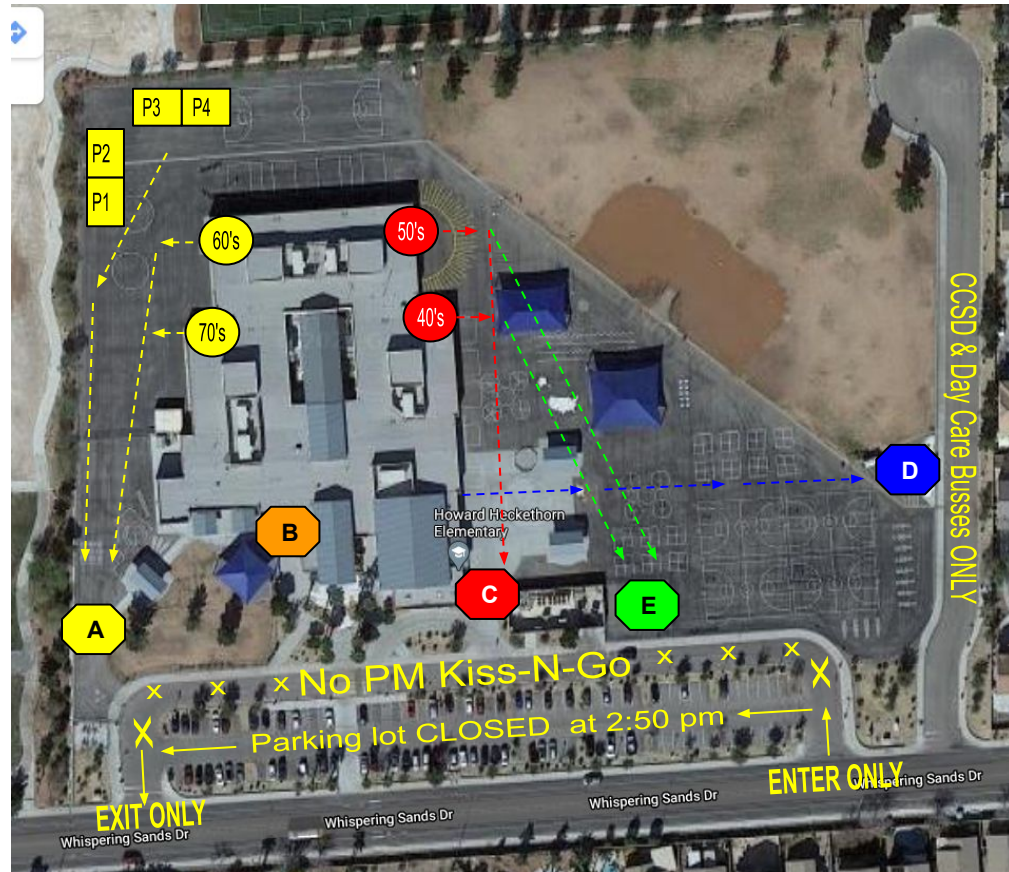

60's/70's/Portable Classrooms

Pick Up
(West Gate)

3:11- Puccio, Dorbeck, Reichert, Kuewa
Tejeda, Caringal, Bogart, Maren,
McCarty, Gilchrist

40's/50's Classrooms

Pick Up
(East Gate)

3:11- Cumbie, Eecklor, Reed, Fink
Ledgerwood-Smith, Herbert,
Marjie, Belt, Jacobsmeyer

Dismissal Time: 3:11 pm

Kinder Classrooms

Pick Up
(Kinder Gate)

SEE KINDERGARTEN
DISMISSAL MAP

Bus Riders

Pick Up
(Bus Gate)

3:11- Gonzales, Garcia, Tamayo,
Ballesteros, Virtucio, Inclendon

2nd Gr. Classrooms

Pick Up
(Bike Rack)

3:11- Whitman, Stansell
Diggs, Bascuk, Quartaro

ALL bus students will be dismissed at 3:11 pm.

Parking lot closes at 2:50 pm.

Student walkers and bike riders will be released last by their teacher.

SafeKey students will be escorted to the lunchroom by teacher.

Parents, please communicate to your teacher your common dismissal plan.

Dismissal Pick Up Procedures